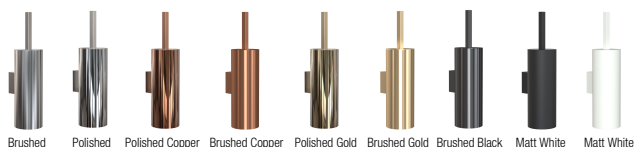

QUADRA TOILET BRUSH 4 - CARE & MOUNTING INSTRUCTIONS

Q3023.365.XX

Cleaning and maintenance:

All surfaces should be cleaned with a microfiber cloth, glass cleaner or other non-abrasive and gentle agents. Use a soft dry cloth to wipe dry. When polishing steel with a hairline finish, please remember always to polish with the grain of the steel.

Material: Stainless steel, AISI 304

Design: Bønnelycke mdd
Manufacturer: FROST A/S

Dimensions:

Height: 365 mm
Diameter: Ø89 mm
Projection: 114 mm

Mounting:

Screw the brass inserts on the wall. Make sure they are mounted as illustrated. Place the product on the inserts and use the allen key to tighten the set screws.