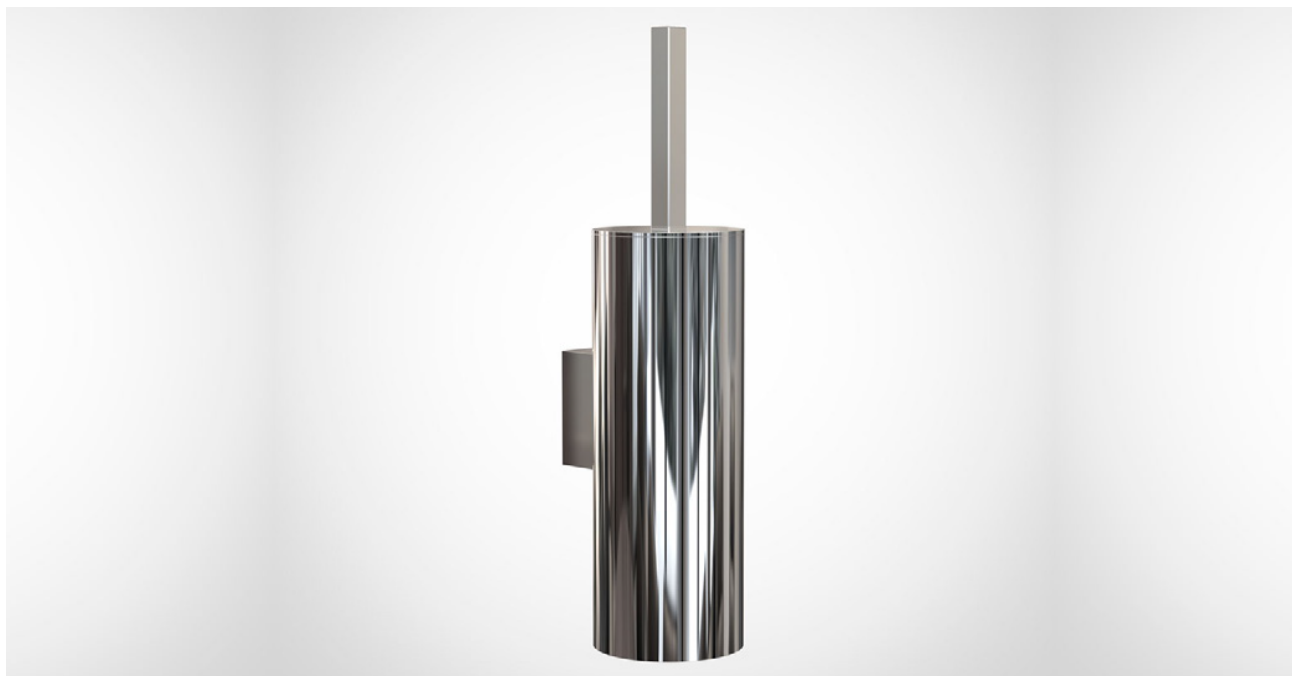

QUADRA TOILET BRUSH 4 - CARE & MOUNTING INSTRUCTIONS

Q3023.365.XX

Cleaning and maintenance:

All surfaces should be cleaned with a microfiber cloth, glass cleaner or other non-abrasive and gentle agents. Use a soft dry cloth to wipe dry. When polishing steel with a hairline finish, please remember always to polish with the grain of the steel.

Material: Stainless steel, AISI 304

Design: Bønnelycke mdd
Manufacturer: FROST A/S

Dimensions:

Height: 365 mm
 Diameter: Ø89 mm
 Projection: 114 mm

Mounting:

Screw the brass inserts on the wall. Make sure they are mounted as illustrated. Place the product on the inserts and use the allen key to tighten the set screws.