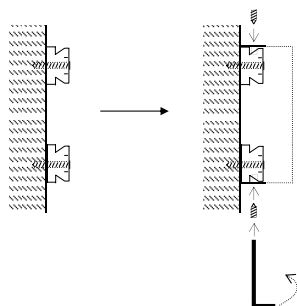

Material: Stainless steel, AISI 304

Design: Bønnelycke mdd
Manufacturer: FROST A/S

Dimensions:

Height: 365 mm
 Diameter: Ø89 mm
 Projection: 114 mm

Mounting:

Screw the brass inserts on the wall. Make sure they are mounted as illustrated. Place the product on the inserts and use the allen key to tighten the set screws.